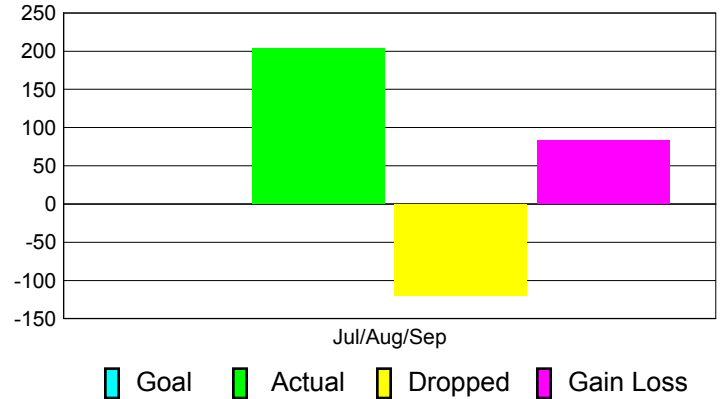

Membership Results 2012-2013

Goal, New, Dropped, Gain/Loss