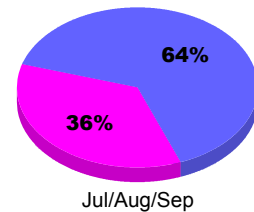

**Membership Results
2012-2013**

**Membership
2011-2012**

Month	Net Memb Goal	Actual New Memb	Actual Dropped Memb	Gain/Loss of Memb	Gain/Loss of Memb
Jul/Aug/Sep		203	-120	83	9
Totals		203	-120	83	9

Membership Results 2012-2013

Goal, New, Dropped, Gain/Loss

Comparison of Membership Gain/Loss

Current Year Compared to the Previous Year

Gender Comparison 2012-2013

Male Female